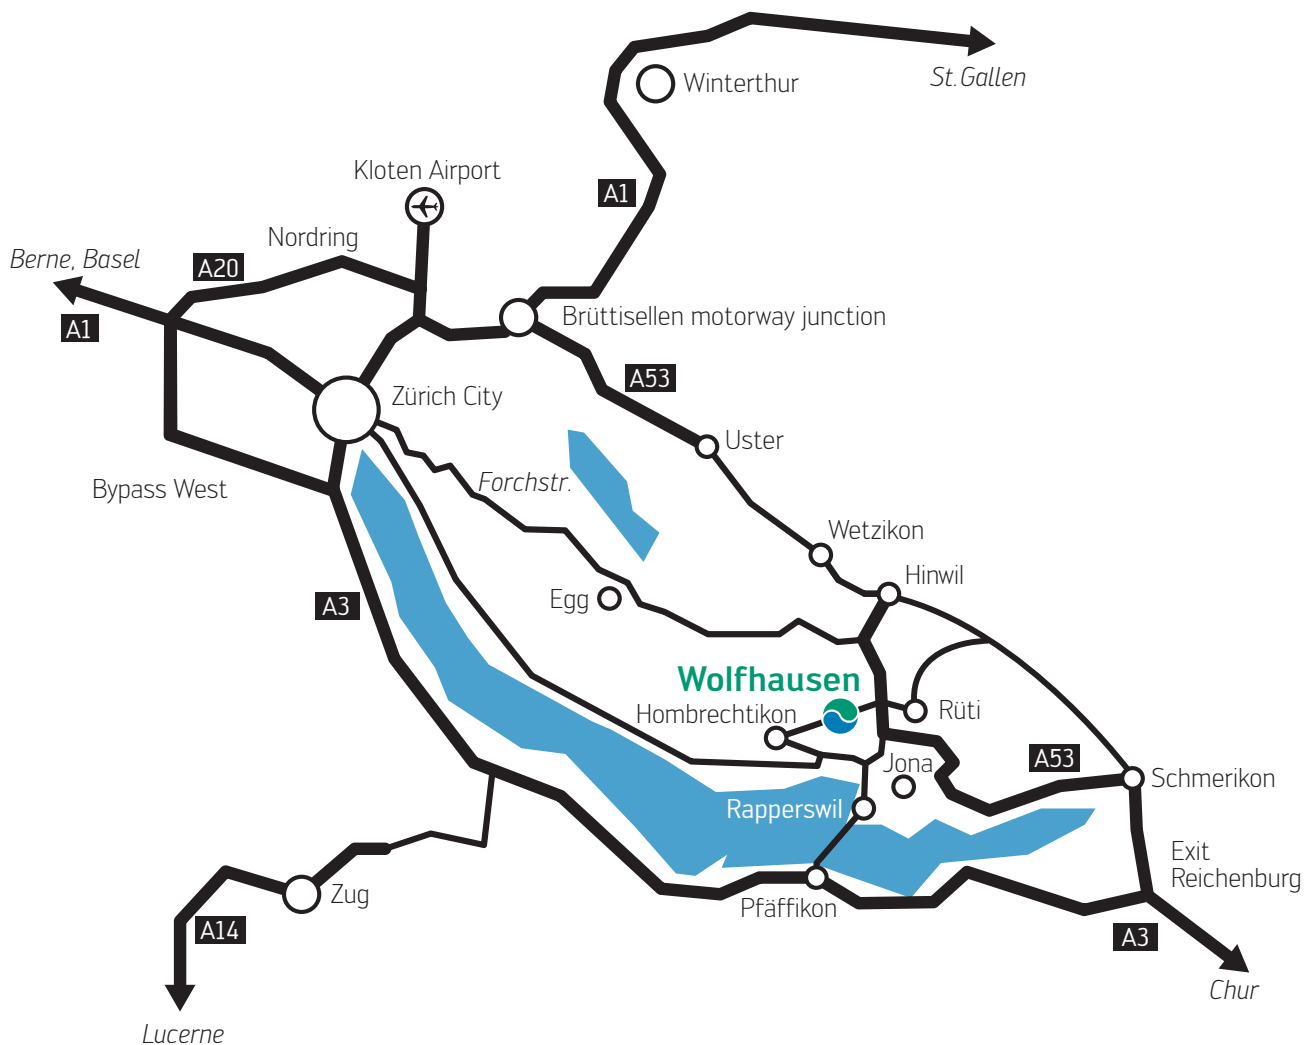

## Site Plan & Way Here

### Address

Landstrasse 37  
CH-8633 Wolfhausen

### Public Transport

-  S5 and S15 until Bahnhof Bubikon
-  880, from Bahnhof Bubikon until stops «Post» or «Zinkereistrasse» in Wolfhausen

### By Car

Motorway A53, Motorway Exit 11, Rüti (ZH)/Hombrechtikon, direction Hombrechtikon, 4 km until Wolfhausen